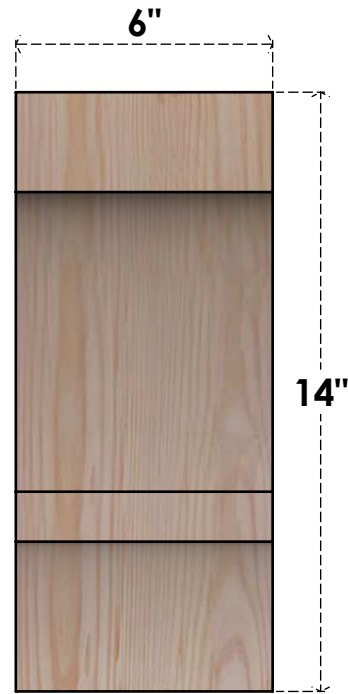

# BRC06X06X14BOA00RDF

6"W X 6"D X 14"H BALBOA ROUGH SAWN BRACE, DOUGLAS FIR

**SIDE**

**FRONT**

EKENA MILLWORK  
 2300 WEST MAIN ST.  
 CLARKSVILLE, TX 75426  
 TOLL FREE: 866-607-0453  
 WWW.EKENAMILLWORK.COM