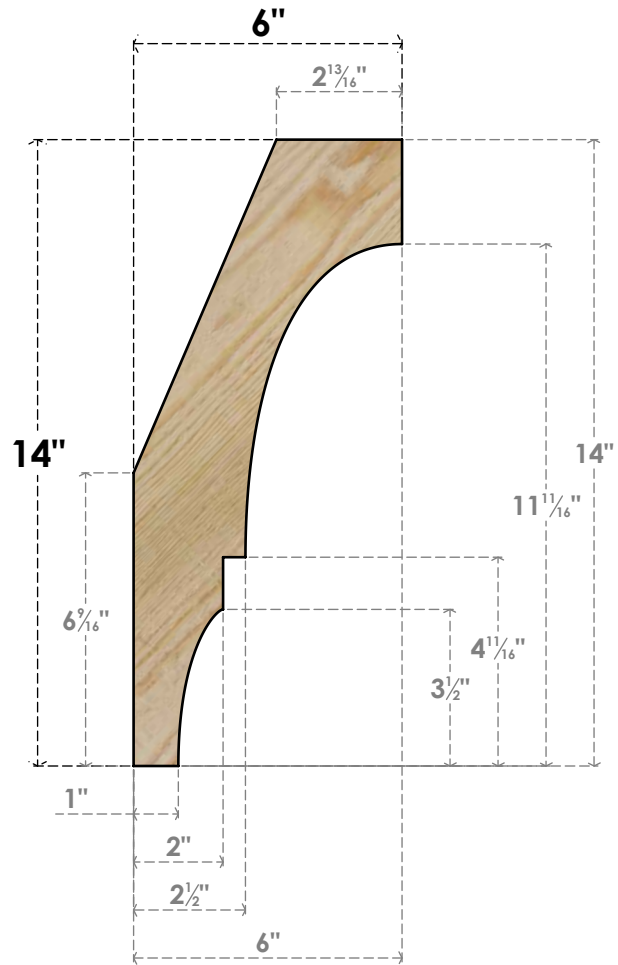

# BRC06X06X14BOA00RDF

6"W X 6"D X 14"H BALBOA ROUGH SAWN BRACE, DOUGLAS FIR

**SIDE**

**FRONT**

EKENA MILLWORK  
 2300 WEST MAIN ST.  
 CLARKSVILLE, TX 75426  
 TOLL FREE: 866-607-0453  
 WWW.EKENAMILLWORK.COM

**NOTES**

1. INSTALLATION TO BE COMPLETED IN ACCORDANCE WITH MANUFACTURER'S SPECIFICATIONS.
2. DRAWING MAY NOT BE TO SCALE
3. THIS DRAWING IS INTENDED FOR DESIGN AND PLANNING PURPOSES ONLY.
4. ALL INFORMATION CONTAINED HEREIN WAS CURRENT AT THE TIME OF DEVELOPMENT BUT MUST BE REVIEWED AND APPROVED BY THE PRODUCT MANUFACTURER TO BE CONSIDERED ACCURATE.
5. PRODUCTS ARE NOT KILN DRIED. THIS ITEM IS UNIQUE AND WILL CONTAIN THE NATURAL VARIATIONS THAT THE WOOD SPECIES OFFERS. THIS MAY RESULT IN VARIATIONS UP TO 1/4"